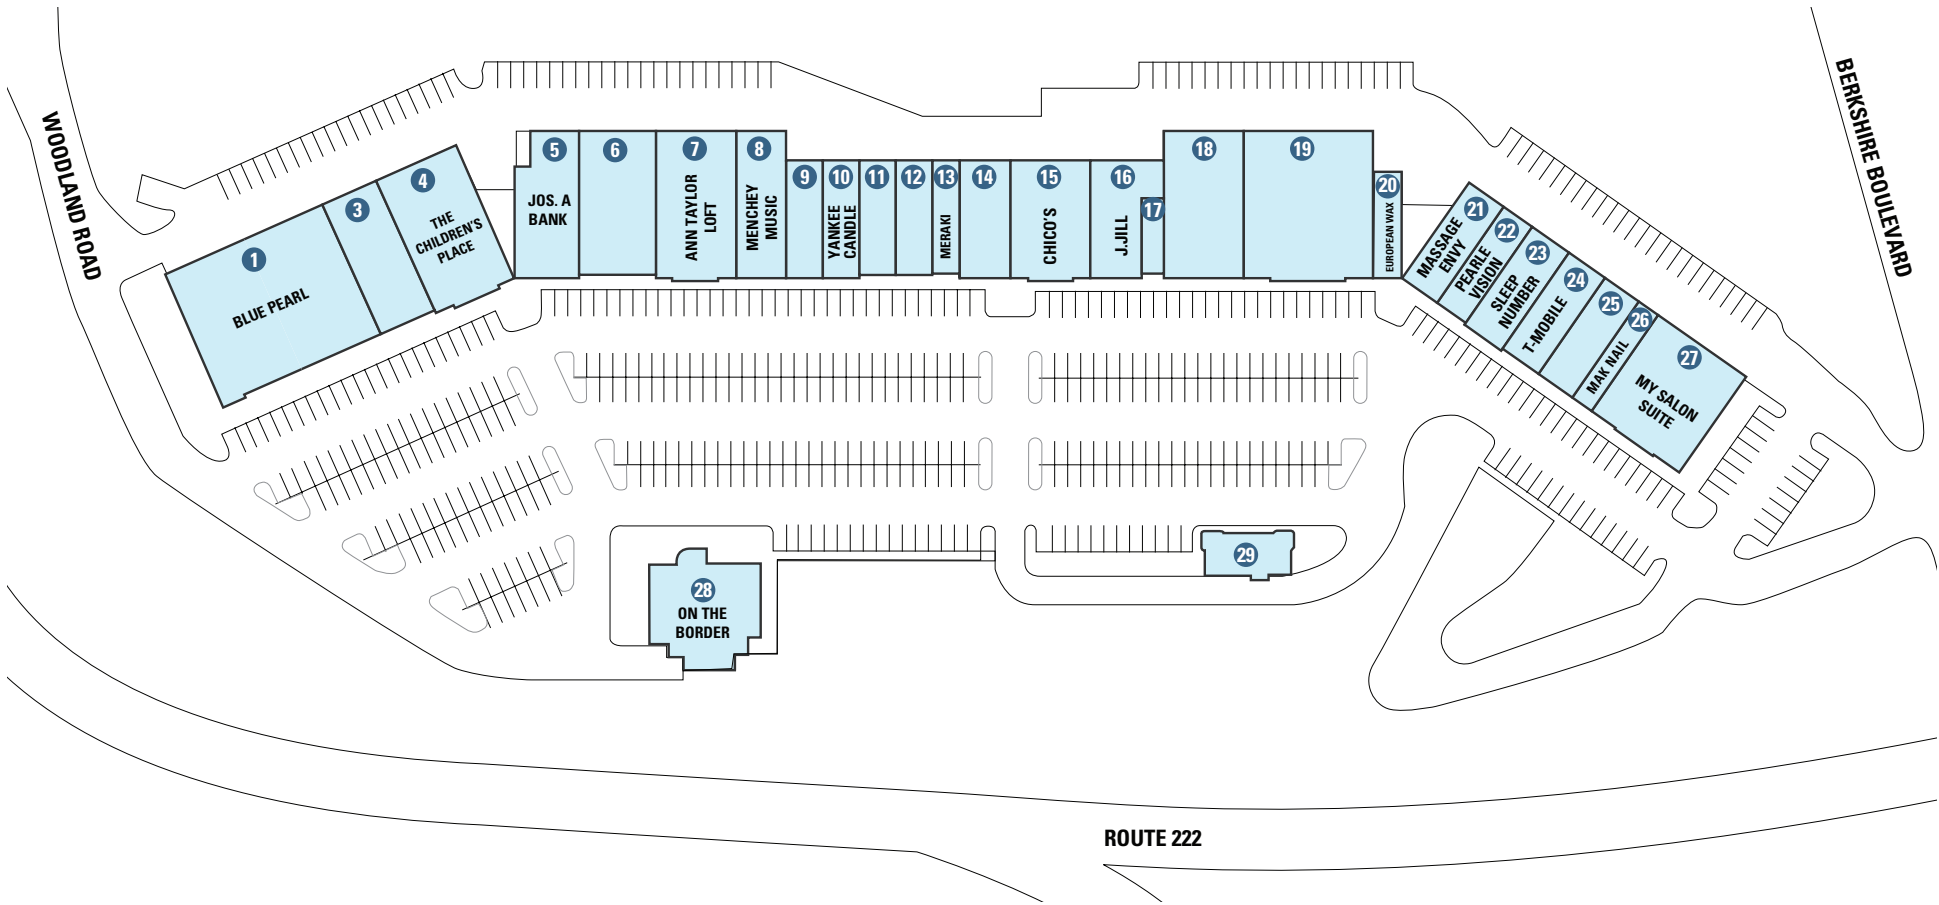

THE SHOPPES AT WYOMISSING

1	Blue Pearl	11,846 SF
3	Available	4,019 SF
4	The Children's Place	6,017 SF
5	Jos. A. Bank	4,198 SF
6	Available	5,304 SF
7	Ann Taylor Loft	5,506 SF
8	Menchey Music	3,395 SF
9	Available	2,067 SF

10	Yankee Candle	2,067 SF
11	Available	1,984 SF
12	Available	2,000 SF
13	Meraki	1,475 SF
14	Available	2,898 SF
15	Chico's	4,407 SF
16	J.Jill	3,300 SF
17	Available	782 SF

18	Available	5,459 SF
19	Talbots	9,018 SF
20	European Wax Center	1,4705 SF
21	Massage Envy	2,408 SF
22	Pearle Vision	2,016 SF
23	Sleep Number	2,596 SF
24	T-Mobile Wireless	2,360 SF
25	Available	2,360 SF
26	MAK Nail Spa	2,360 SF

27	My Salon Suite	5,960 SF
28	On The Border	5,223 SF
29	Available	1,800 SF